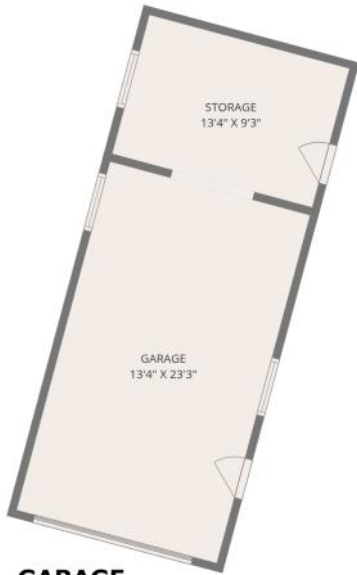

62 North St, Bellingham

GARAGE

MAIN FLOOR

LOWER LEVEL

All measurements and dimensions must be considered approximate.