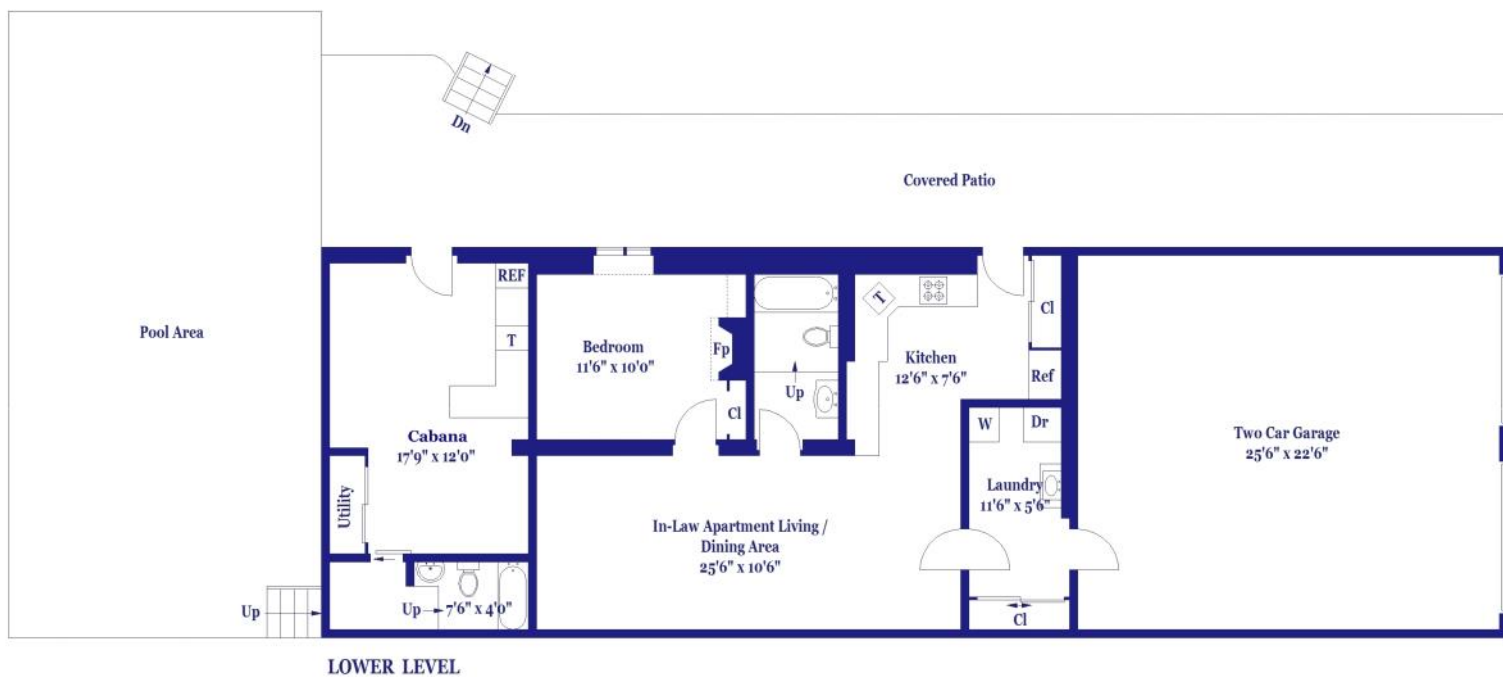

FLOOR PLAN FOR IDENTIFICATION PURPOSES ONLY - NOT TO SCALE

BestFloorplans.net
Dana Dunne 617-212-4191
dana@bestfloorplans.net

FLOOR PLAN FOR IDENTIFICATION PURPOSES ONLY - NOT TO SCALE