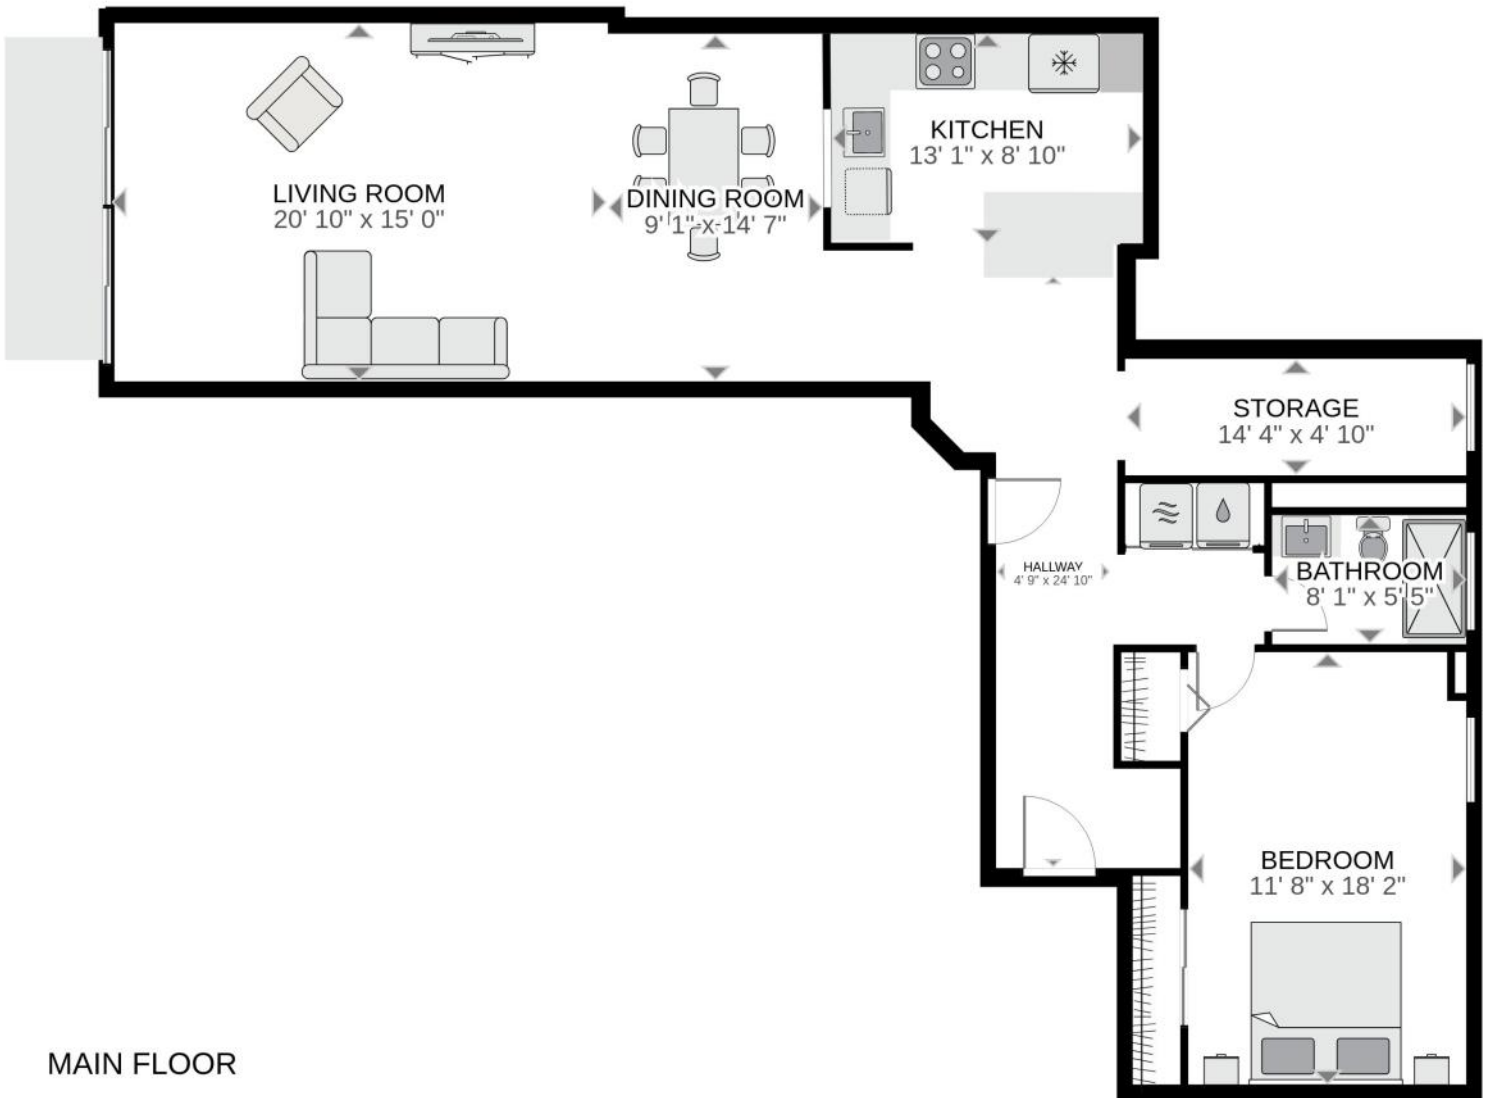

# 4 Canal Park, U:207, Cambridge

MAIN FLOOR

FLOOR PLAN FOR IDENTIFICATION PURPOSES ONLY -NOT TO SCALE