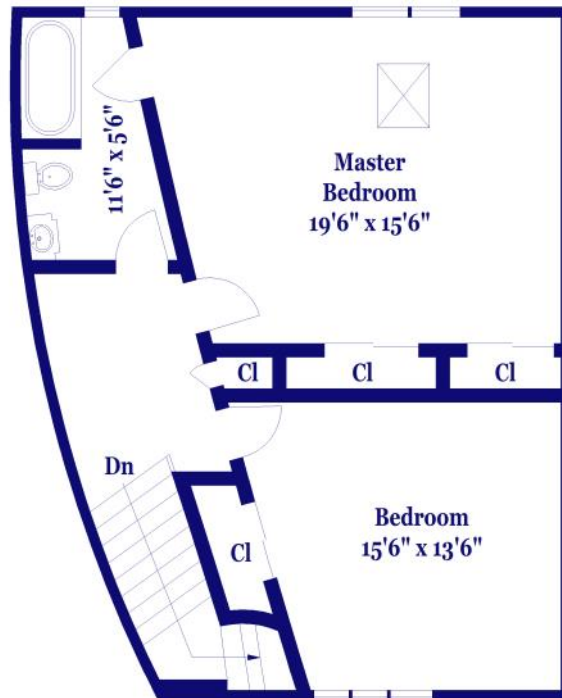

# 305 Salem St, U:207, Woburn

MAIN LEVEL

UPPER LEVEL

FLOOR PLAN FOR IDENTIFICATION PURPOSES ONLY - NOT TO SCALE