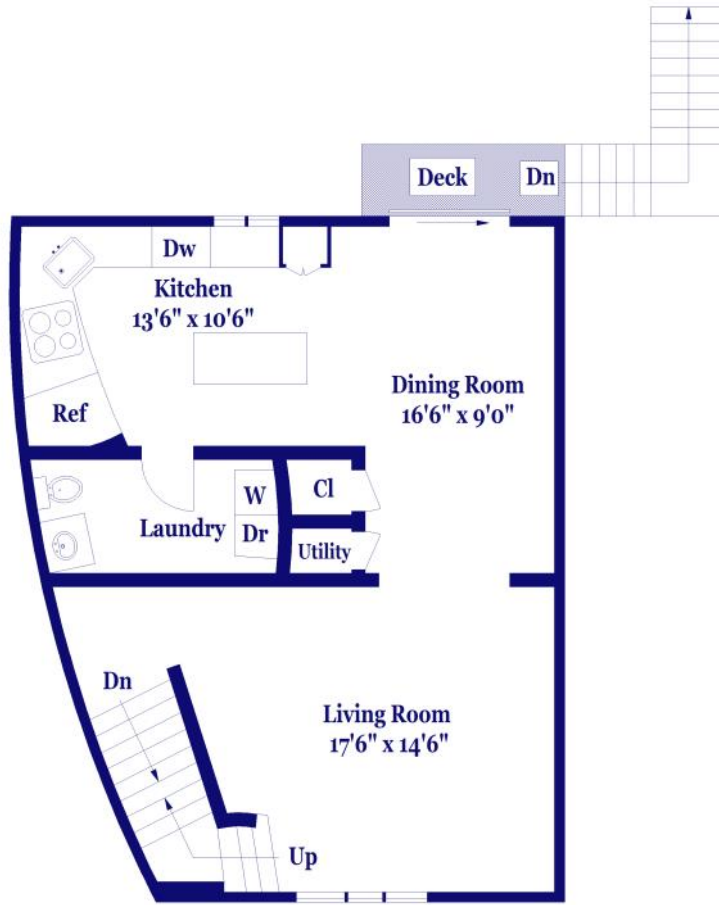

# 305 Salem St, U:207, Woburn

MAIN LEVEL

UPPER LEVEL

FLOOR PLAN FOR IDENTIFICATION PURPOSES ONLY - NOT TO SCALE