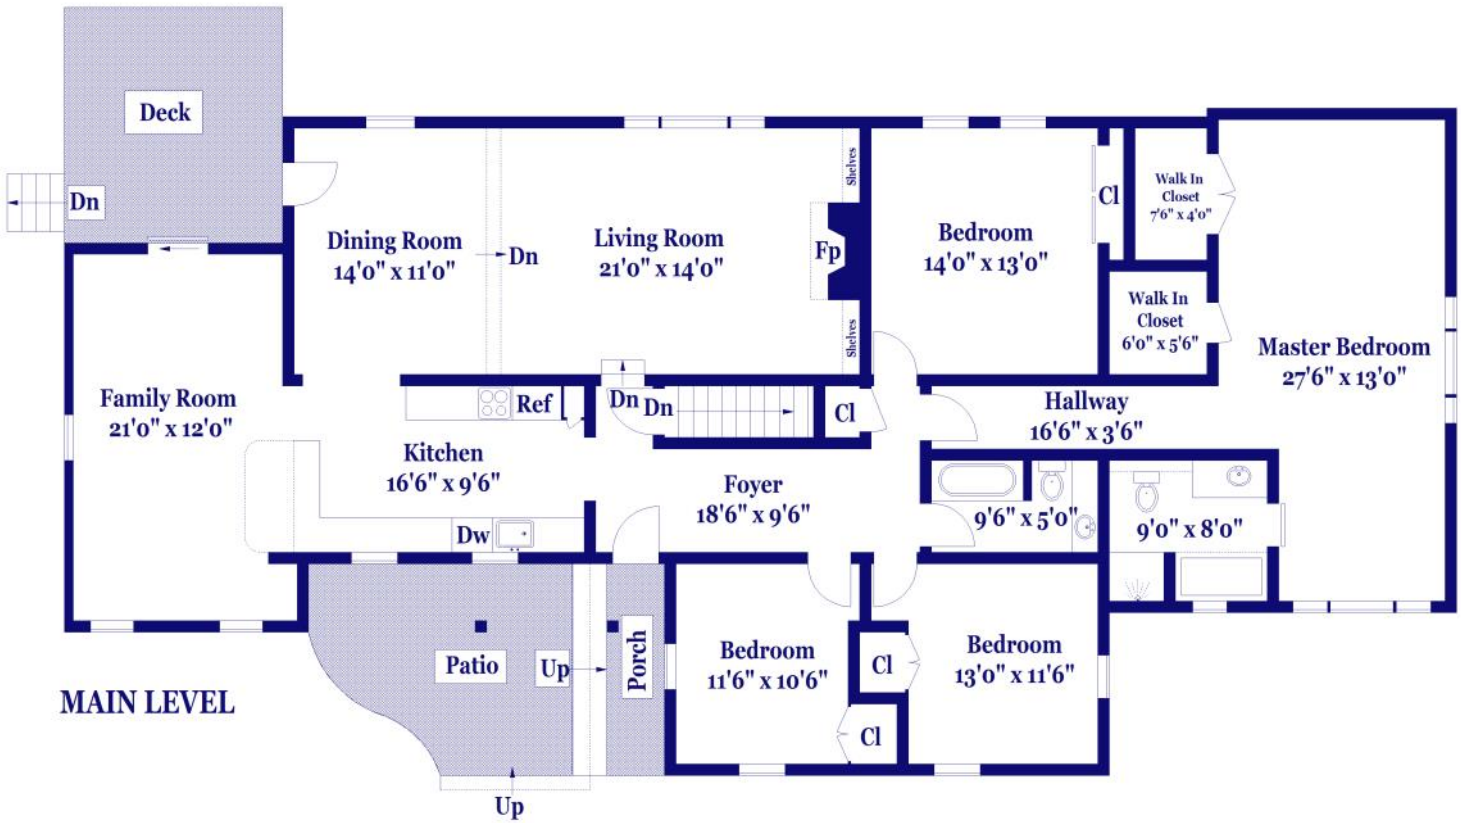

48 Goddard St, Newton

FLOOR PLAN FOR IDENTIFICATION PURPOSES ONLY -NOT TO SCALE