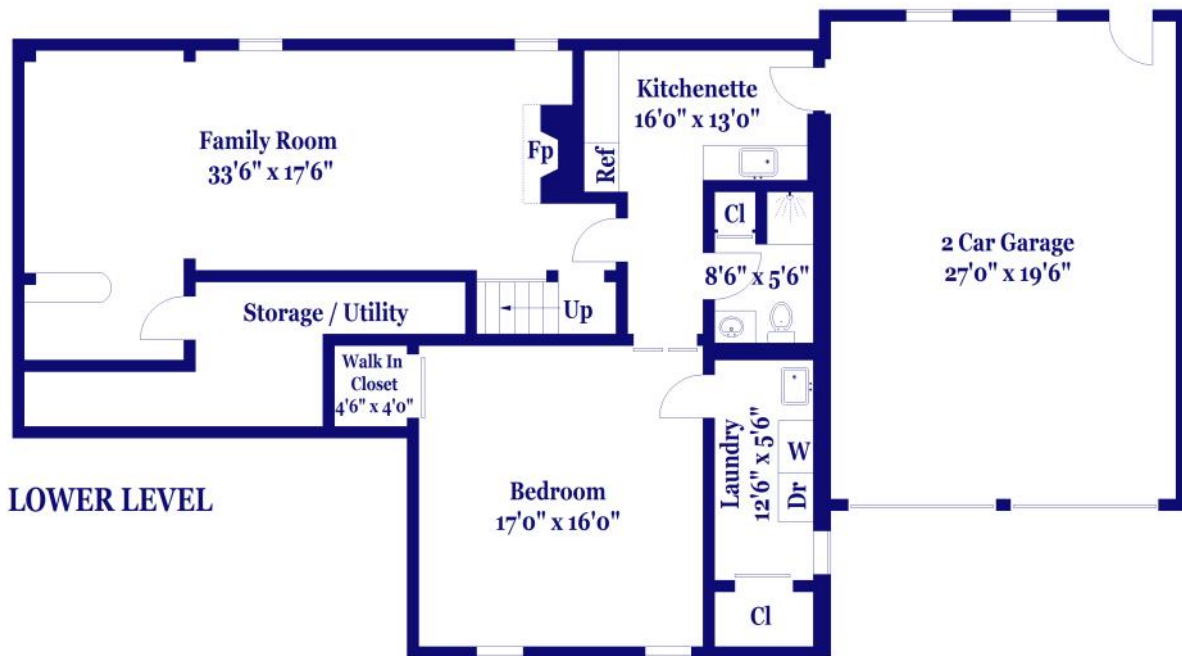

48 Goddard St, Newton

FLOOR PLAN FOR IDENTIFICATION PURPOSES ONLY -NOT TO SCALE