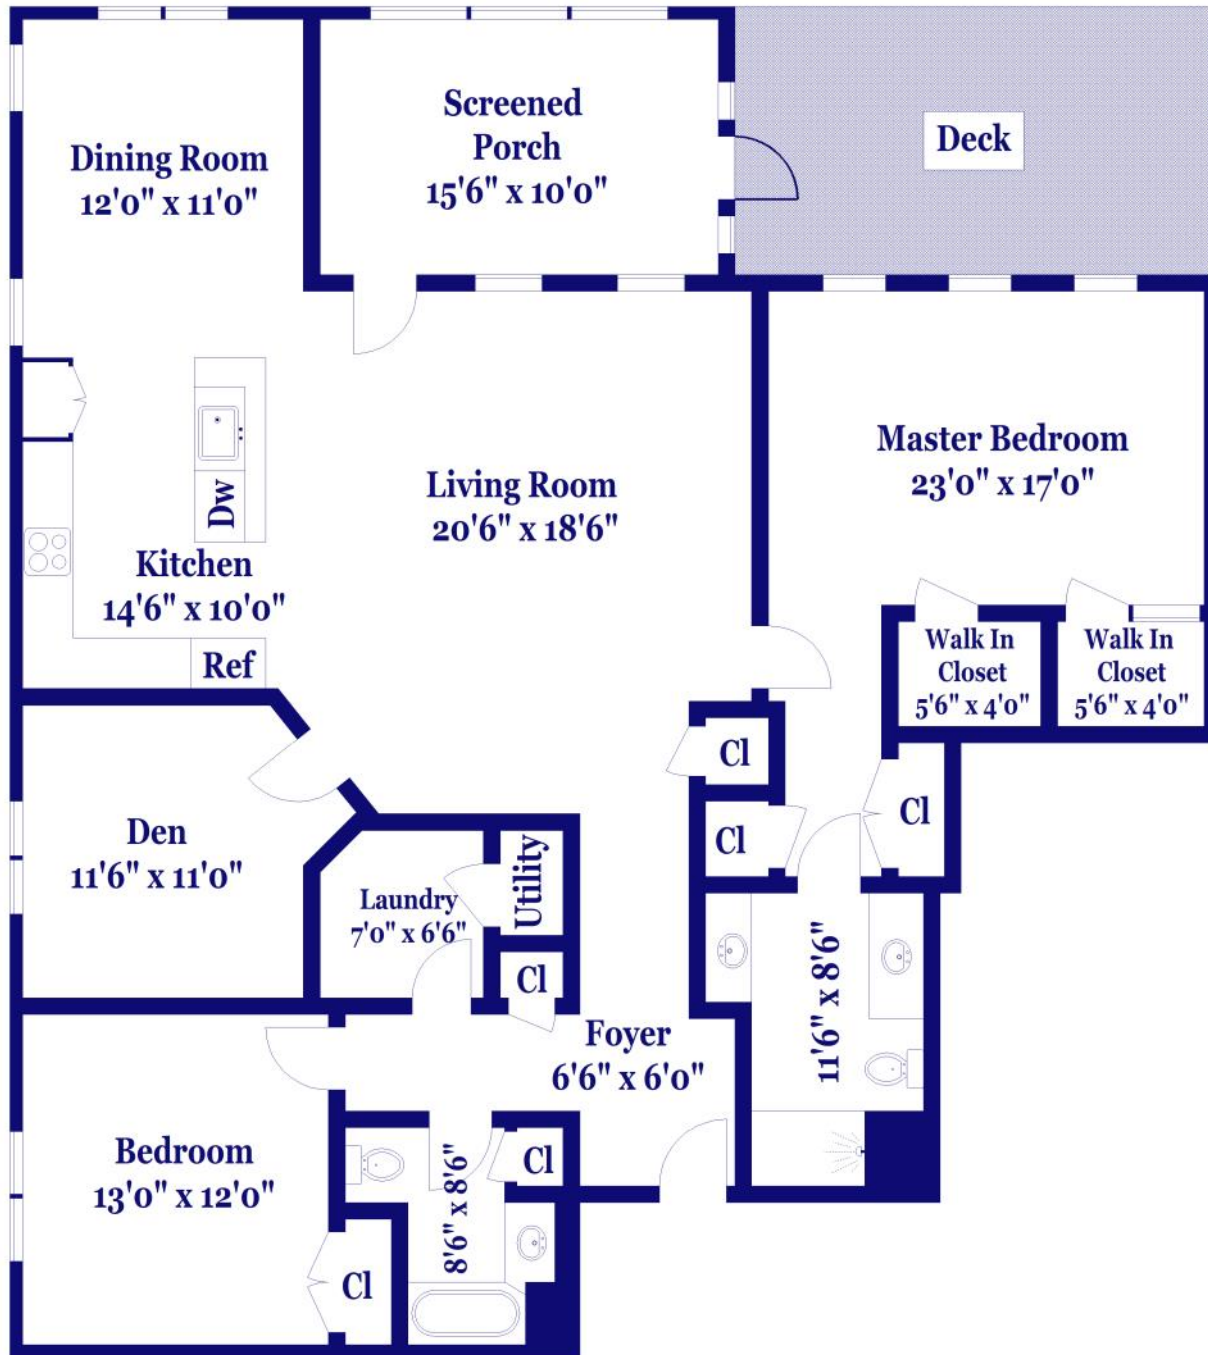

One Revolution Way, U:102, Canton

MAIN LEVEL

FLOOR PLAN FOR IDENTIFICATION PURPOSES ONLY -NOT TO SCALE