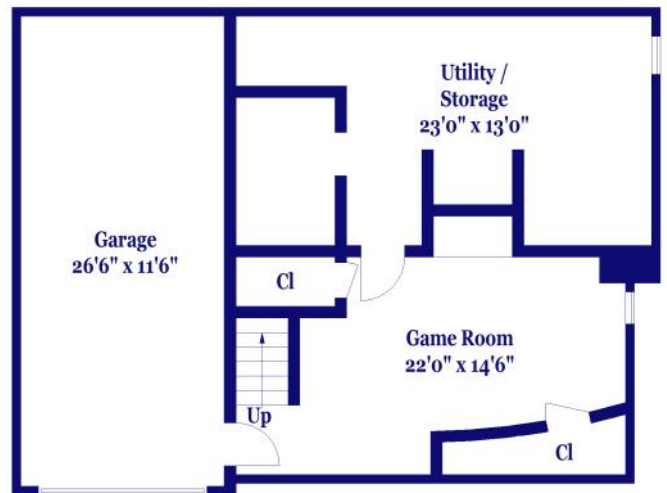

9 Perry Henderson Dr, Framingham

FLOOR PLAN FOR IDENTIFICATION PURPOSES ONLY - NOT TO SCALE

BestFloorplans.net
Dana Dunne 617-212-4191
dana@bestfloorplans.net

SECOND FLOOR

LOWER LEVEL