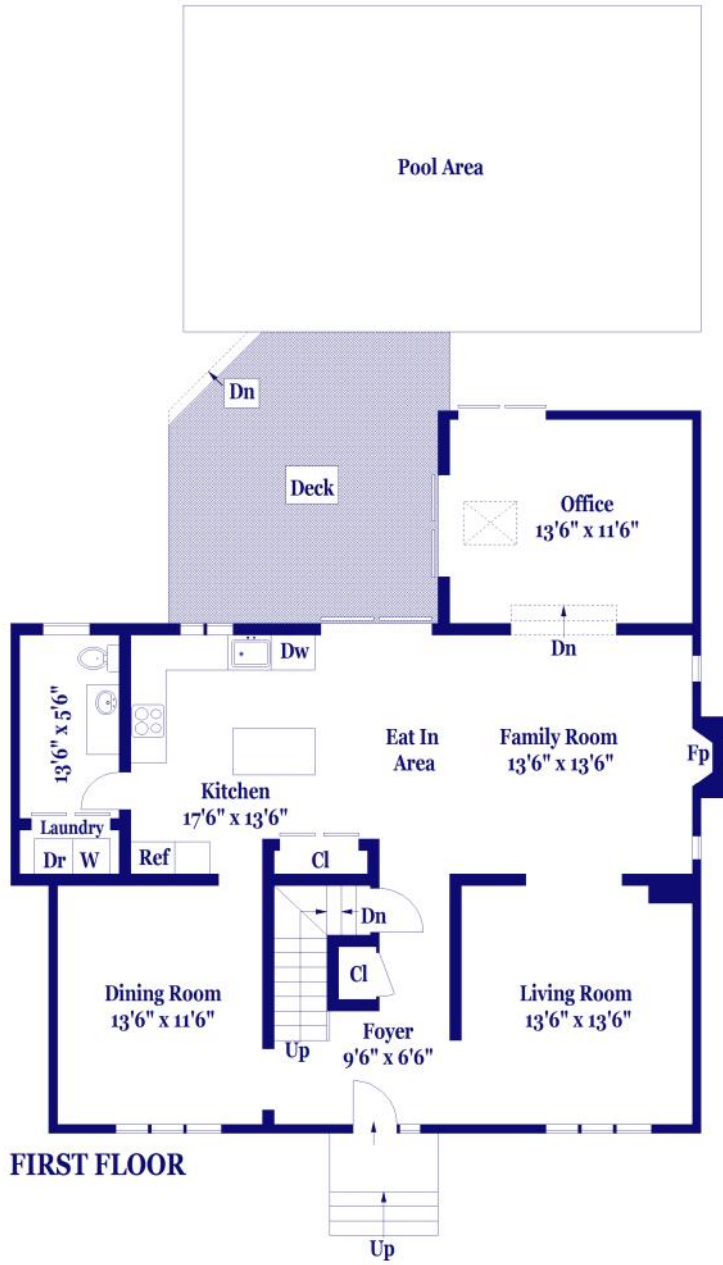

9 Perry Henderson Dr, Framingham

FLOOR PLAN FOR IDENTIFICATION PURPOSES ONLY - NOT TO SCALE

BestFloorplans.net
Dana Dunne 617-212-4191
dana@bestfloorplans.net

SECOND FLOOR

LOWER LEVEL