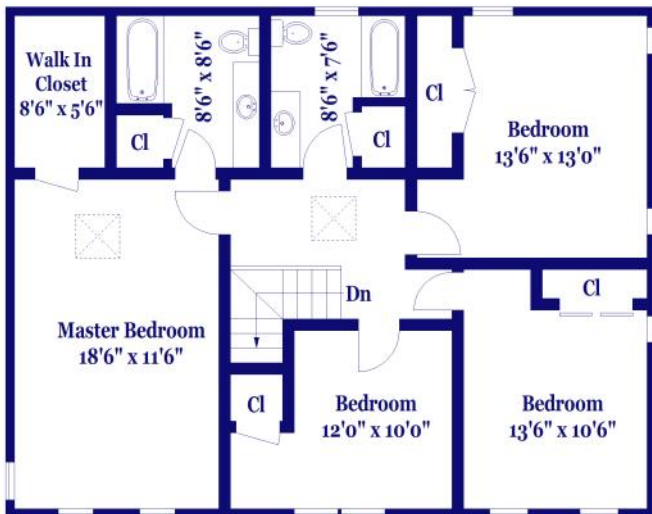

9 Perry Henderson Dr, Framingham

FLOOR PLAN FOR IDENTIFICATION PURPOSES ONLY - NOT TO SCALE

BestFloorplans.net
Dana Dunne 617-212-4191
dana@bestfloorplans.net

SECOND FLOOR

LOWER LEVEL