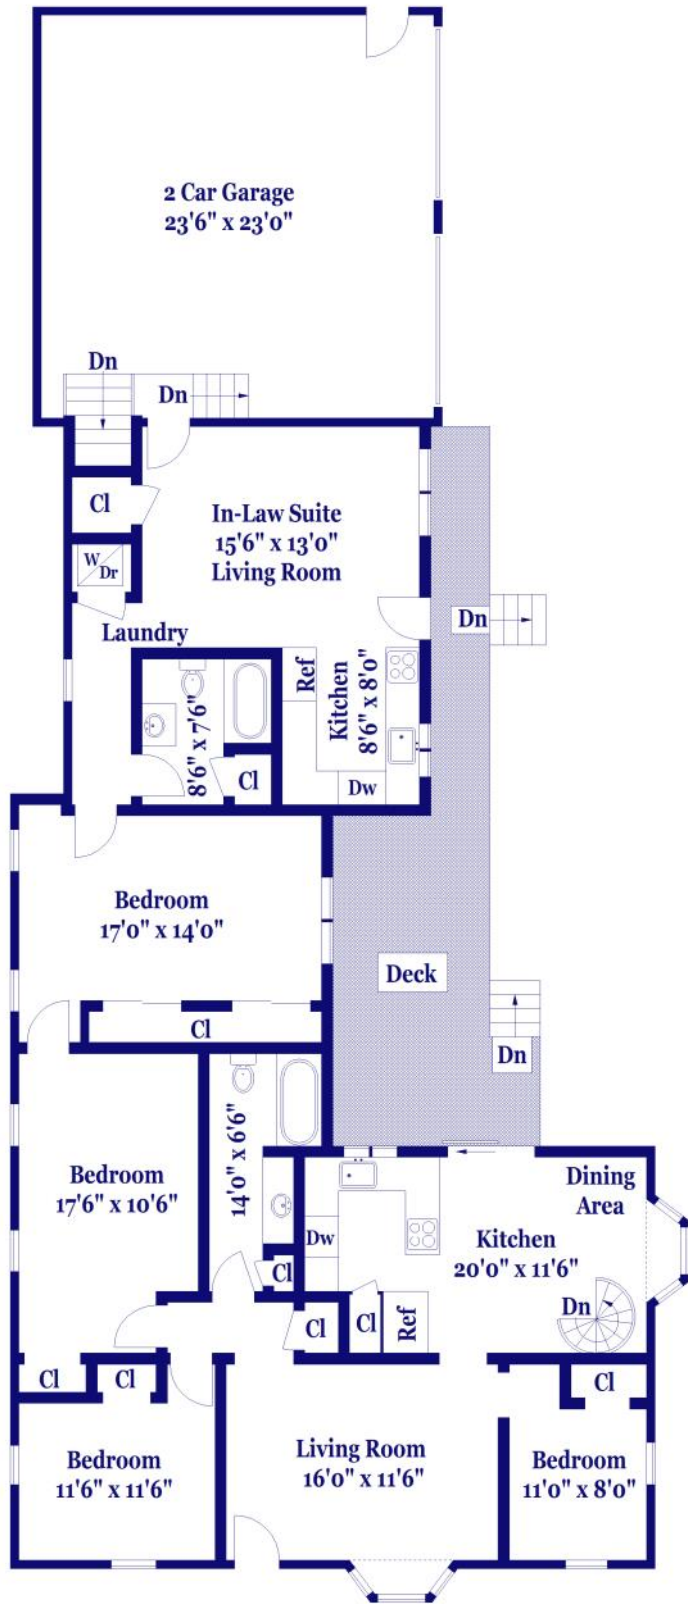

Paul Conti
781-254-2709

26 Old Colony St, Burlington

MAIN FLOOR

LOWER LEVEL

FLOOR PLAN FOR IDENTIFICATION PURPOSES ONLY -NOT TO SCALE