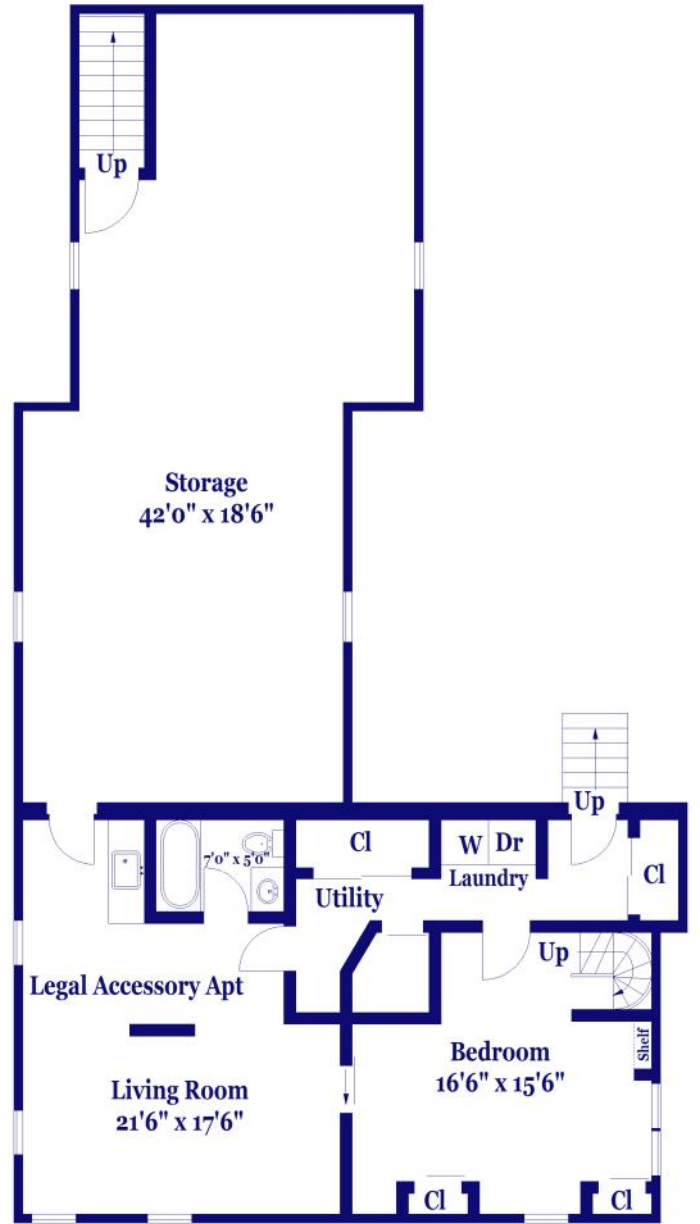

Paul Conti
781-254-2709

26 Old Colony St, Burlington

MAIN FLOOR

LOWER LEVEL

FLOOR PLAN FOR IDENTIFICATION PURPOSES ONLY -NOT TO SCALE