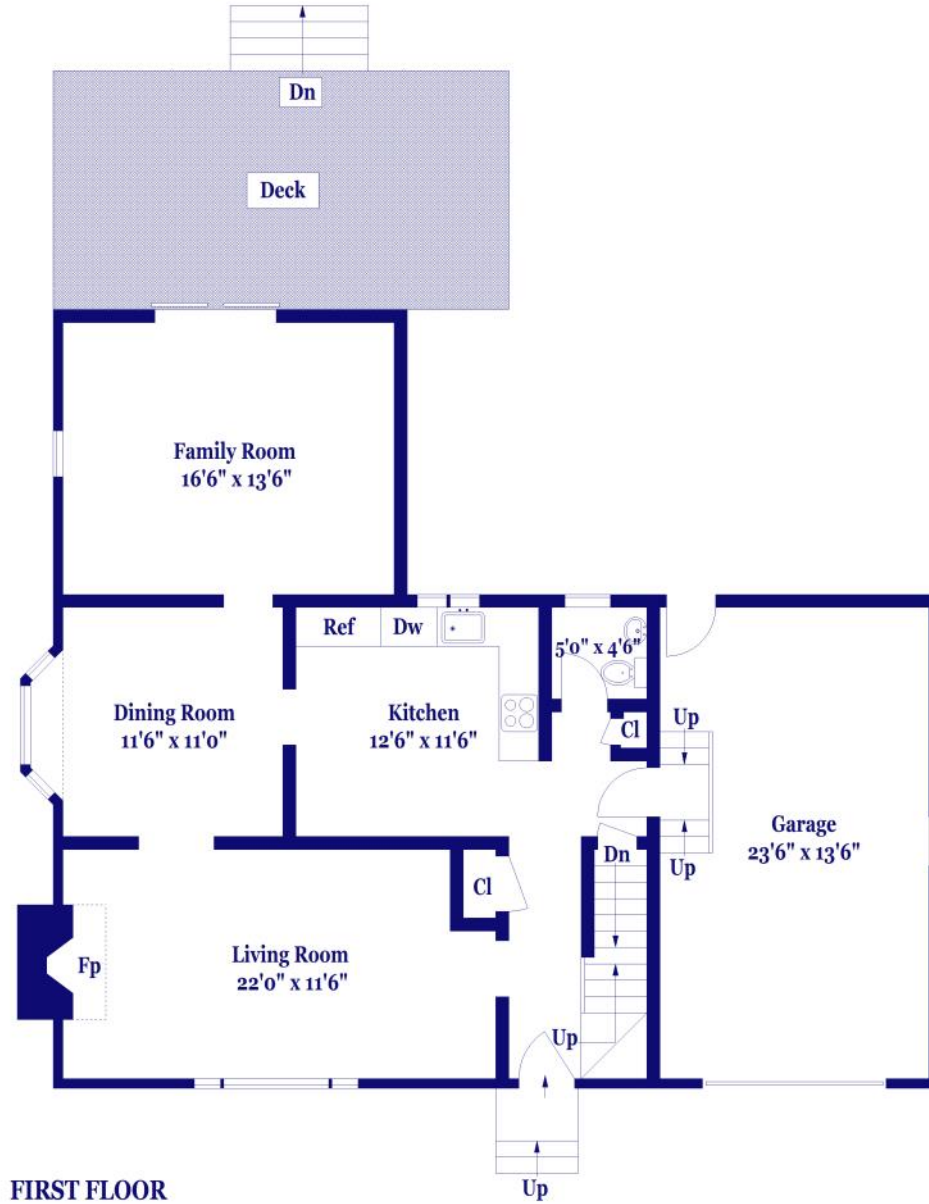

FLOOR PLAN FOR IDENTIFICATION PURPOSES ONLY - NOT TO SCALE

BestFloorplans.net
Dana Dunne 617-212-4191
dana@bestfloorplans.net