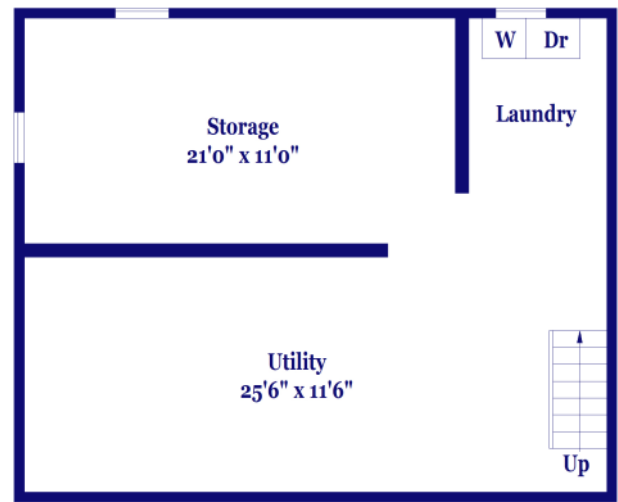

FLOOR PLAN FOR IDENTIFICATION PURPOSES ONLY - NOT TO SCALE

BestFloorplans.net
Dana Dunne 617-212-4191
dana@bestfloorplans.net