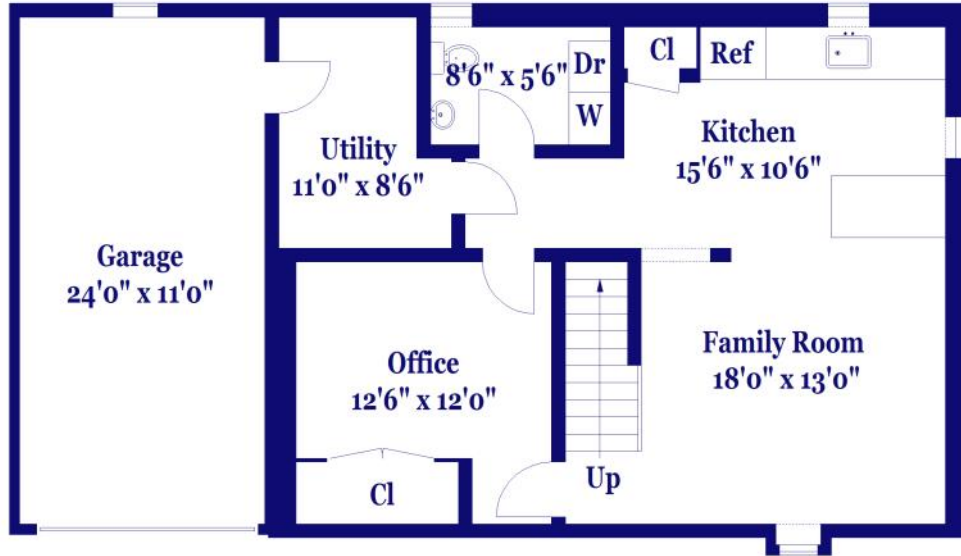

Marc Joseph
617-999-3324

119 Rublee St, Arlington

2 of 2

LOWER LEVEL

FLOOR PLAN FOR IDENTIFICATION PURPOSES ONLY - NOT TO SCALE