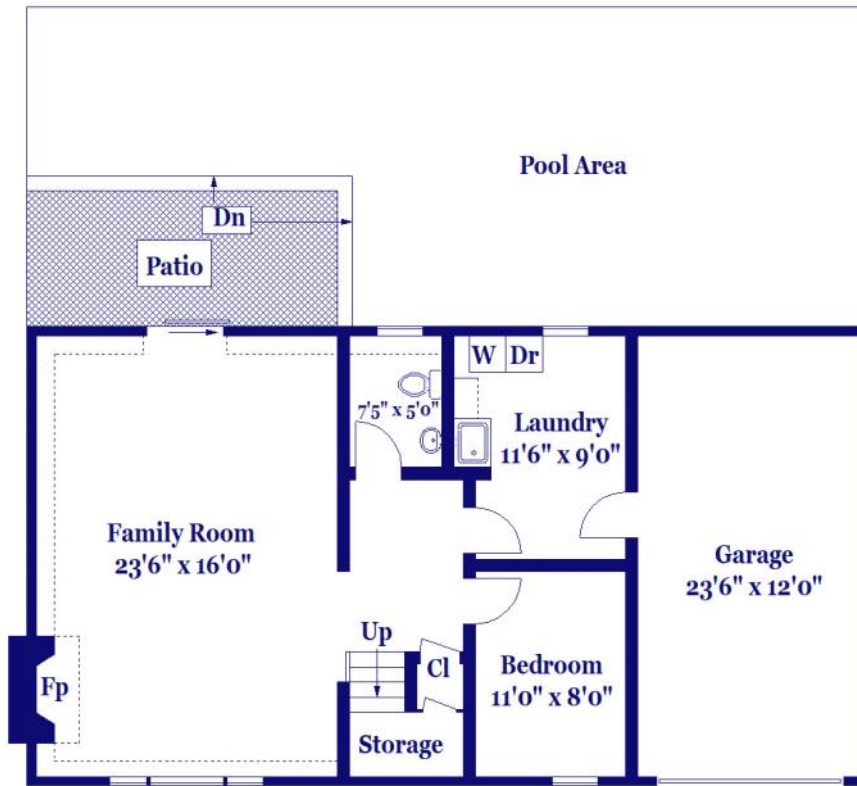

47 Washington Ave, Burlington

MAIN LEVEL

LOWER LEVEL

FLOOR PLAN FOR IDENTIFICATION PURPOSES ONLY - NOT TO SCALE