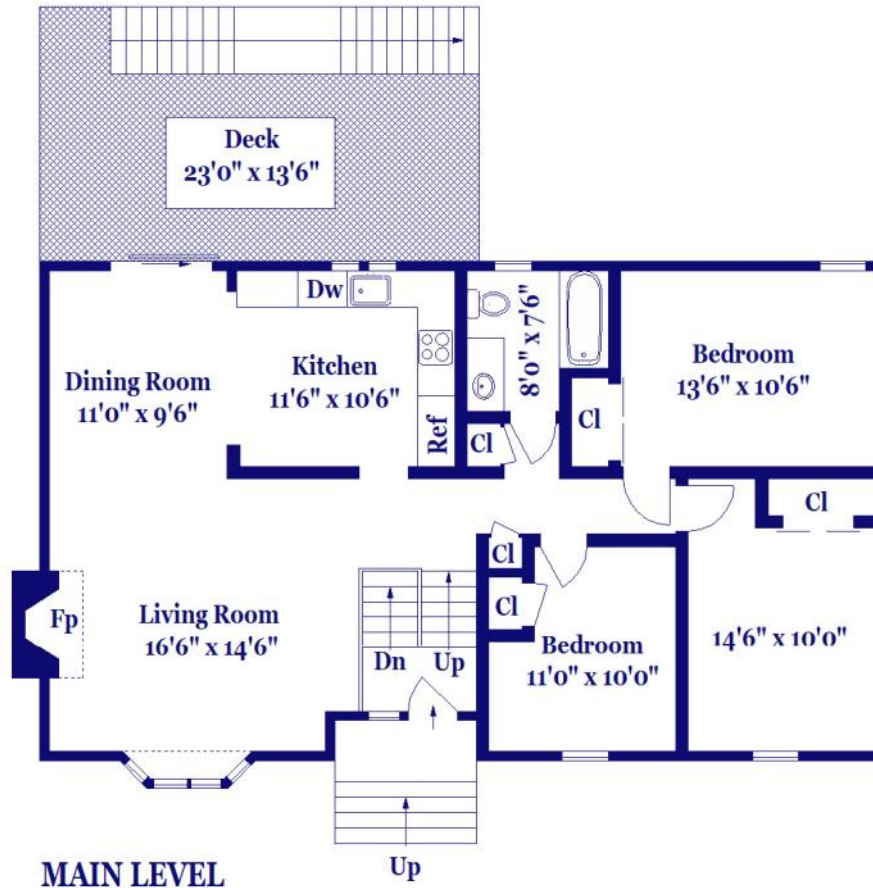

47 Washington Ave, Burlington

MAIN LEVEL

LOWER LEVEL

FLOOR PLAN FOR IDENTIFICATION PURPOSES ONLY - NOT TO SCALE