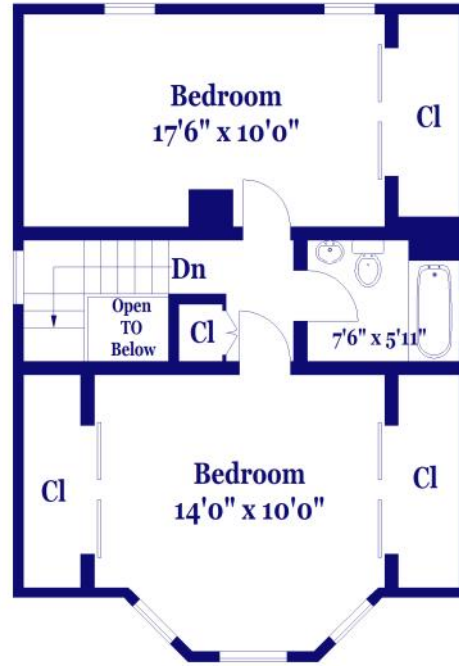

Emily Forshay Crowley

781-718-5060

38 Ronald Rd, Arlington

SECOND FLOOR

LOWER LEVEL

FLOOR PLAN FOR IDENTIFICATION PURPOSES ONLY - NOT TO SCALE