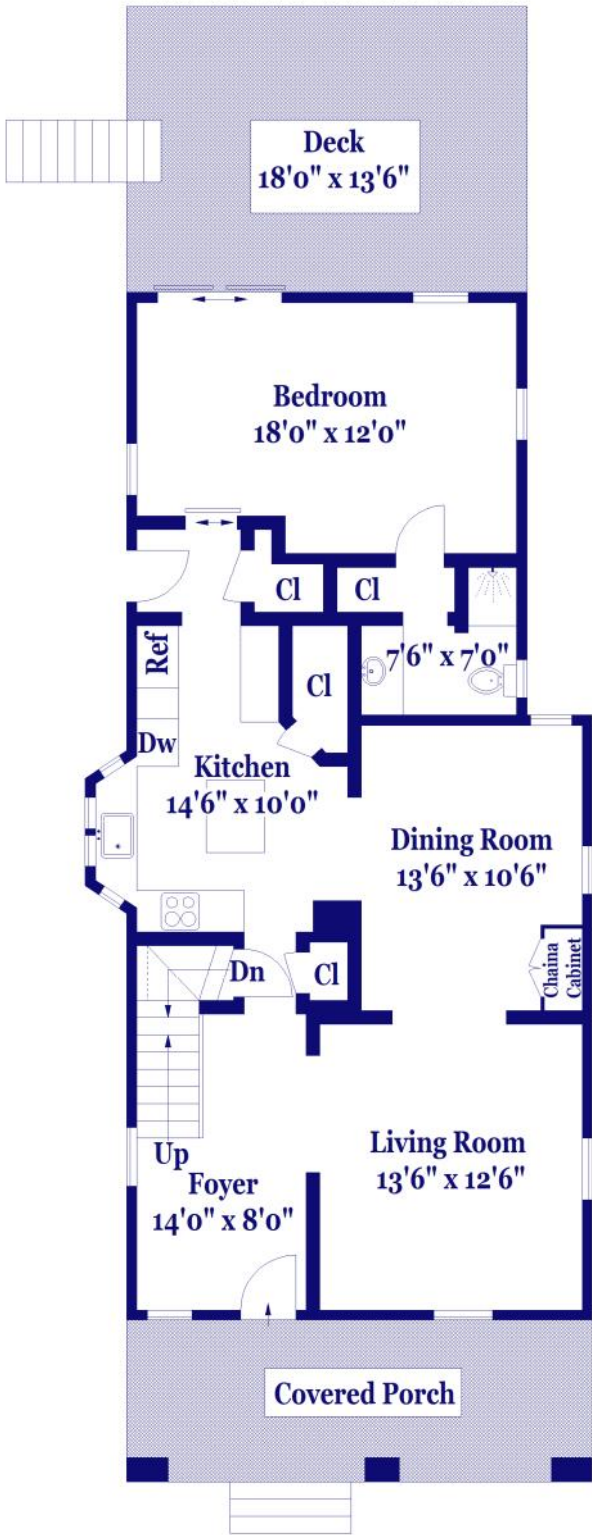

Emily Forshay Crowley

781-718-5060

38 Ronald Rd, Arlington

SECOND FLOOR

LOWER LEVEL

FLOOR PLAN FOR IDENTIFICATION PURPOSES ONLY - NOT TO SCALE