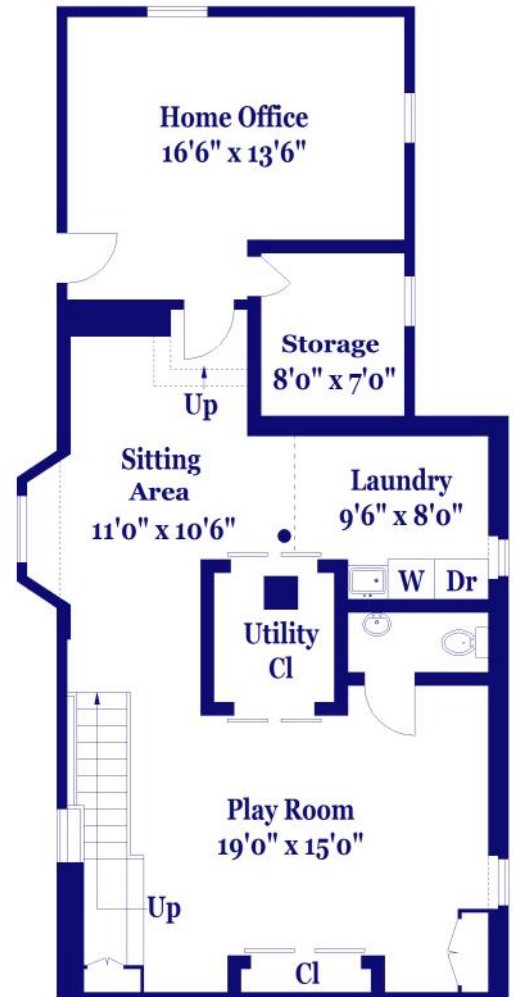

Emily Forshay Crowley

781-718-5060

38 Ronald Rd, Arlington

SECOND FLOOR

LOWER LEVEL

FLOOR PLAN FOR IDENTIFICATION PURPOSES ONLY - NOT TO SCALE