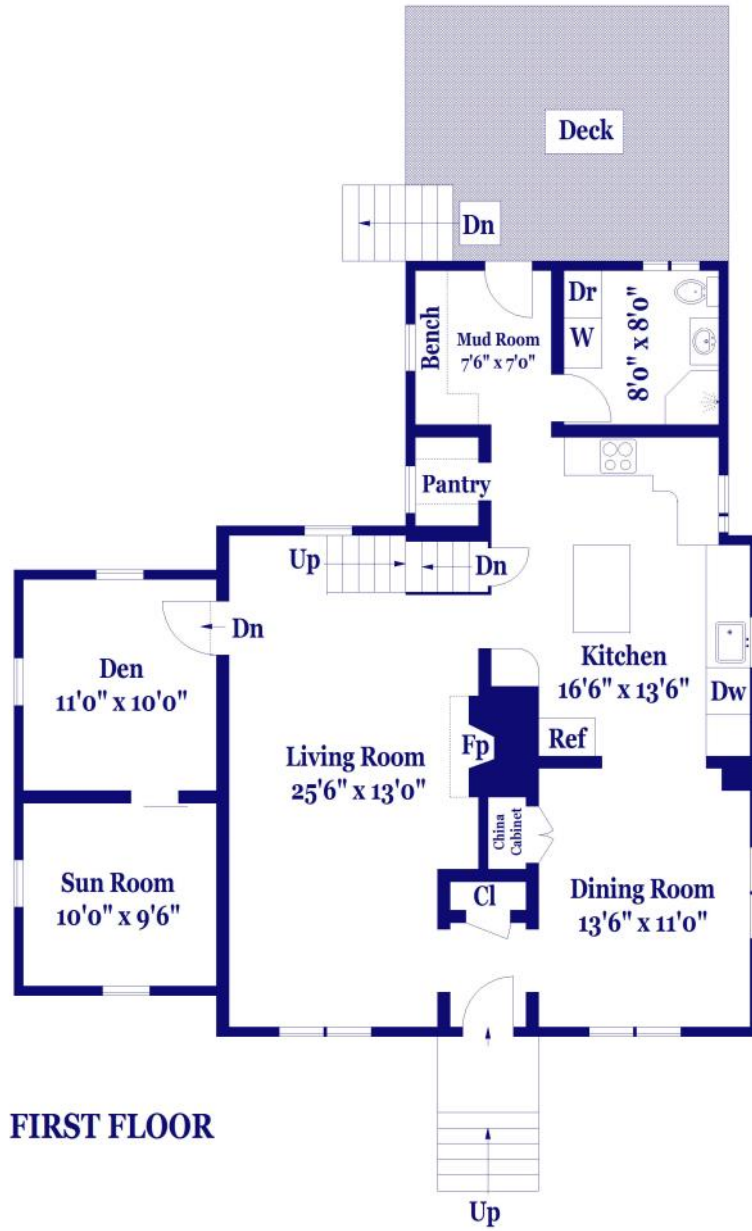

Karen Zoeller
781.608.3156

191 Highland Ave Arlington

FLOOR PLAN FOR IDENTIFICATION PURPOSES ONLY - NOT TO SCALE

BestFloorplans.net
Dana Dunne 617-212-4191
dana@bestfloorplans.net