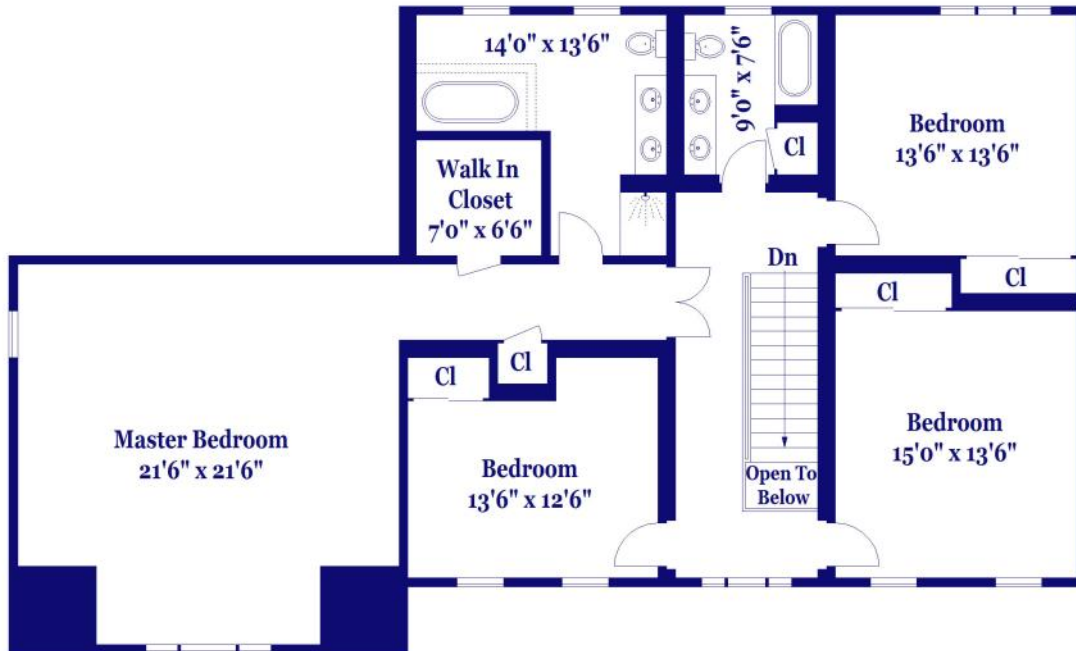

Kerry DeVellis  
508-654-2336

Betty Dugan  
774-571-9157

3 Perigo Lane,  
Norfolk

1 of 2

FIRST FLOOR

SECOND FLOOR

FLOOR PLAN FOR IDENTIFICATION PURPOSES ONLY - NOT TO SCALE

Kerry DeVellis  
508-654-2336

Bettina Dugan  
774-571-9157

3 Perigo Lane,  
Norfolk

2 of 2

FLOOR PLAN FOR IDENTIFICATION PURPOSES ONLY -NOT TO SCALE