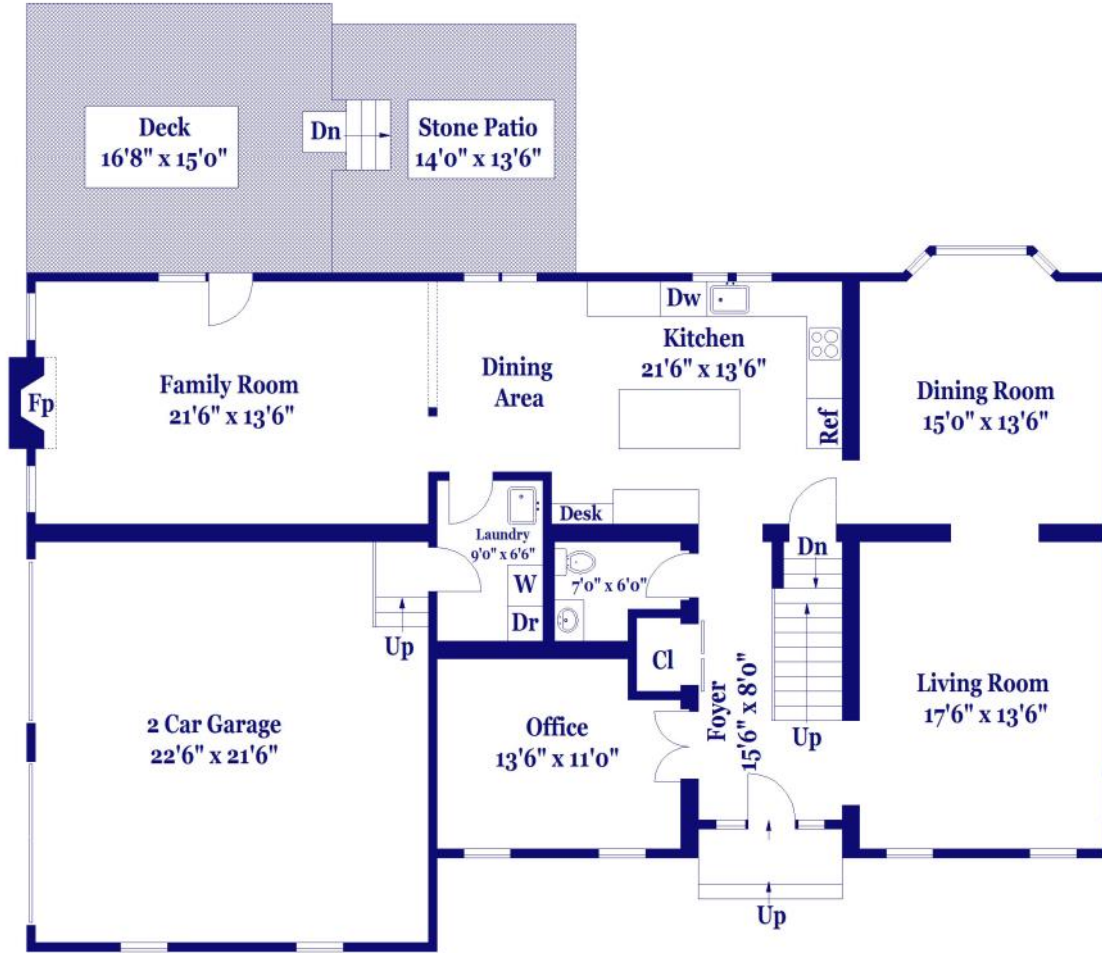

Kerry DeVellis  
508-654-2336

Betty Dugan  
774-571-9157

3 Perigo Lane,  
Norfolk

1 of 2

FIRST FLOOR

SECOND FLOOR

FLOOR PLAN FOR IDENTIFICATION PURPOSES ONLY - NOT TO SCALE

Kerry DeVellis  
508-654-2336

Bettina Dugan  
774-571-9157

3 Perigo Lane,  
Norfolk

2 of 2

FLOOR PLAN FOR IDENTIFICATION PURPOSES ONLY -NOT TO SCALE