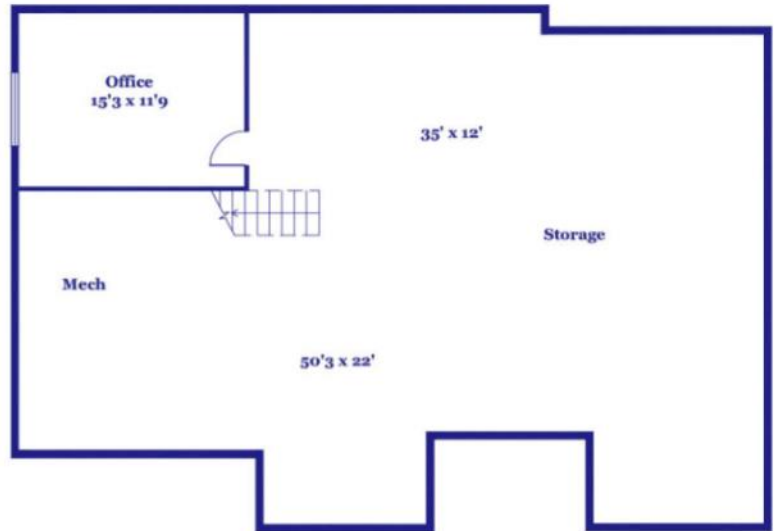

# 2 Windingwood Lane, Acton

FLOOR PLAN FOR IDENTIFICATION PURPOSES ONLY - NOT TO SCALE

FIRST FLOOR

SECOND FLOOR

Lower Level

**BestFloorplans.net**  
 Dana Dunne 617-212-4191  
 dana@bestfloorplans.net