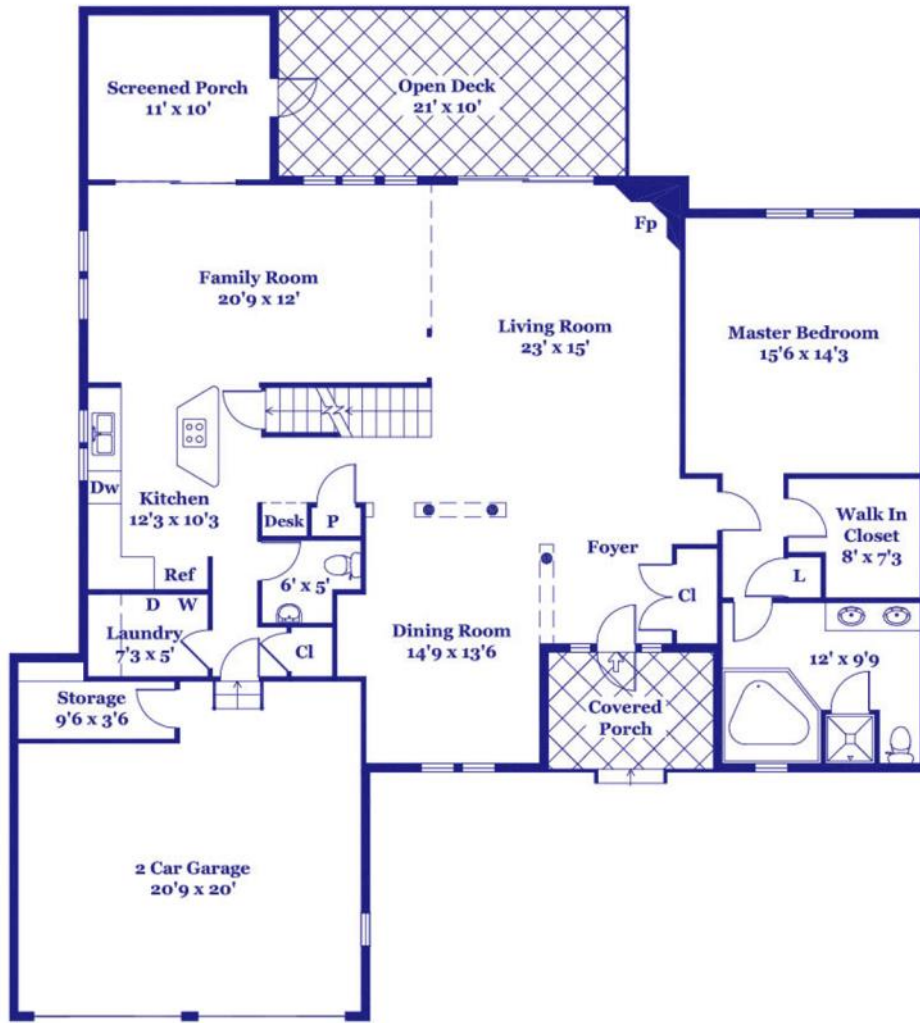

# 2 Windingwood Lane, Acton

FLOOR PLAN FOR IDENTIFICATION PURPOSES ONLY - NOT TO SCALE

FIRST FLOOR

SECOND FLOOR

Lower Level

**BestFloorplans.net**  
 Dana Dunne 617-212-4191  
 dana@bestfloorplans.net