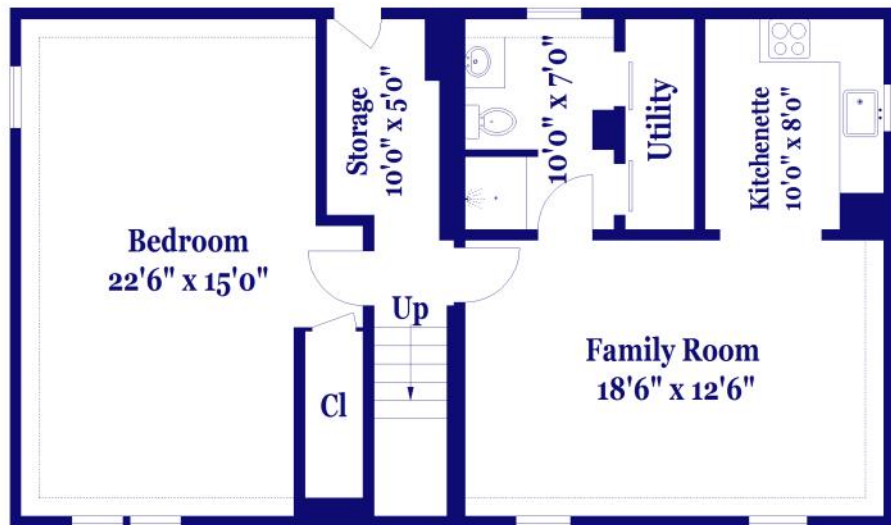

Paul Conti
781-254-2709

14 Joanne Rd, Burlington

FLOOR PLAN FOR IDENTIFICATION PURPOSES ONLY -NOT TO SCALE