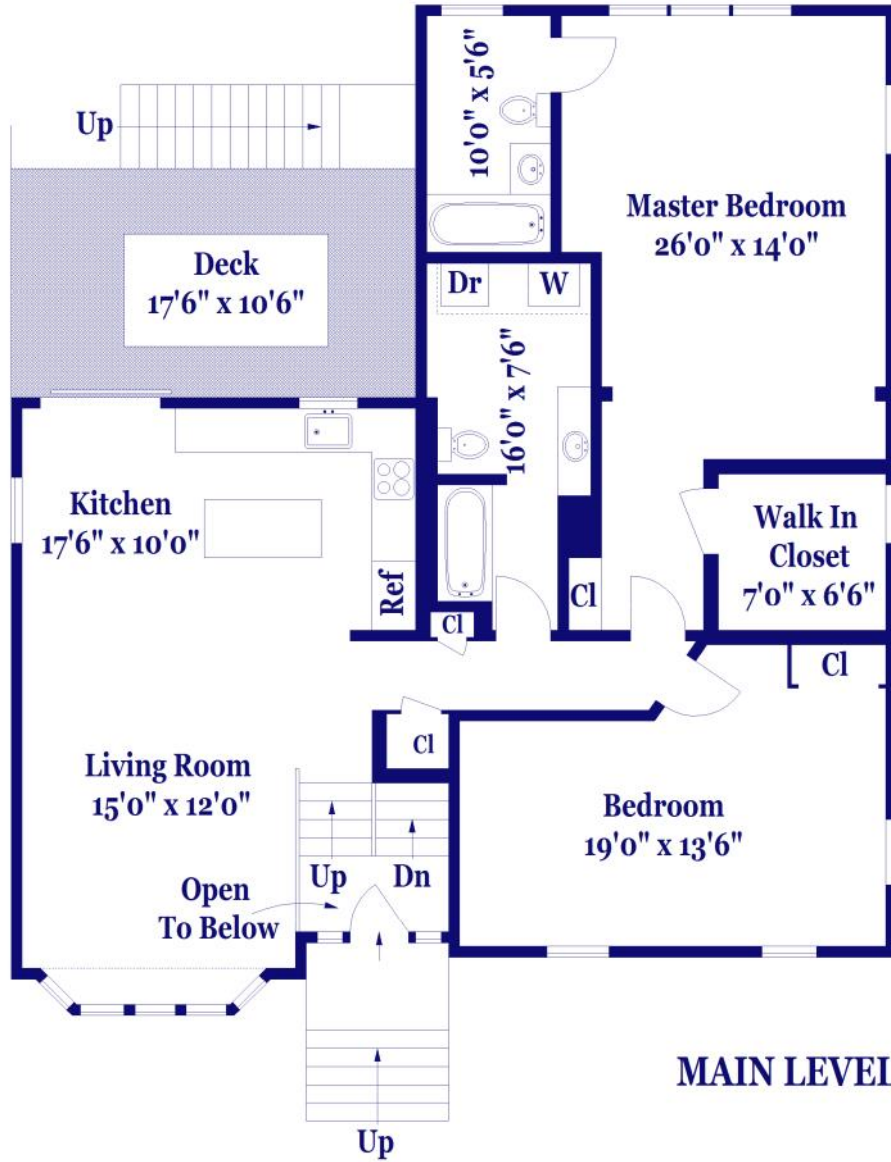

Paul Conti
781-254-2709

14 Joanne Rd, Burlington

FLOOR PLAN FOR IDENTIFICATION PURPOSES ONLY -NOT TO SCALE