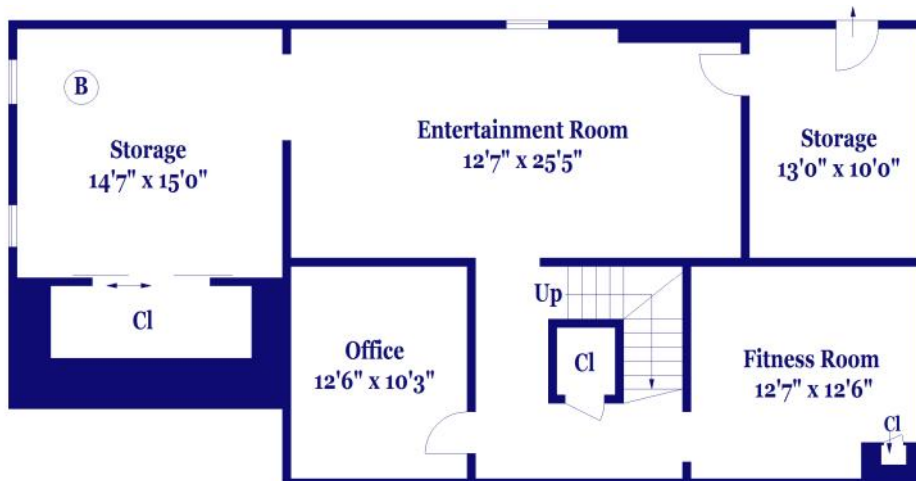

Kerry DeVellis
508-654-2336

Betty Dugan
774-571-9157

30 L'Herault Drive,
Wrentham

FLOOR PLAN FOR IDENTIFICATION PURPOSES ONLY -NOT TO SCALE

BestFloorplans.net
Felicia Mancuso 508-523-0561
Felicia@bestfloorplans.net