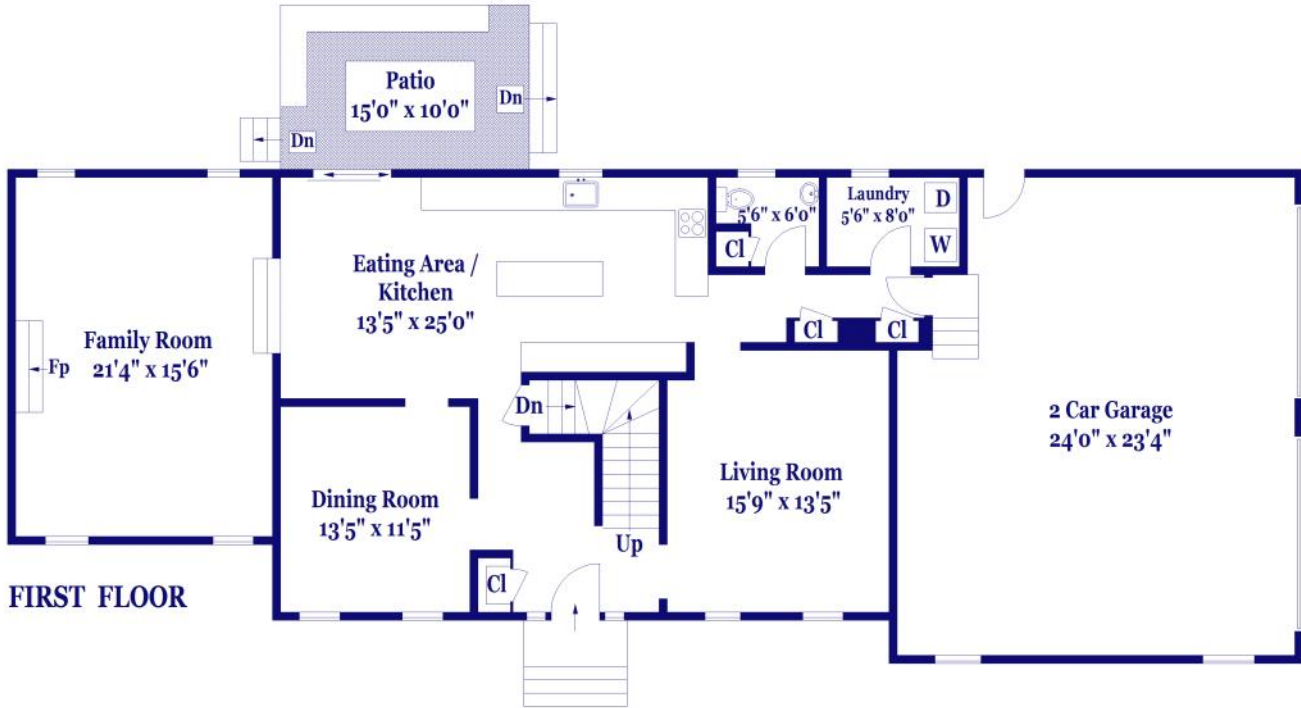

Kerry DeVellis
508-654-2336

Betty Dugan
774-571-9157

30 L'Herault Drive,
Wrentham

FLOOR PLAN FOR IDENTIFICATION PURPOSES ONLY -NOT TO SCALE

BestFloorplans.net
Felicia Mancuso 508-523-0561
Felicia@bestfloorplans.net