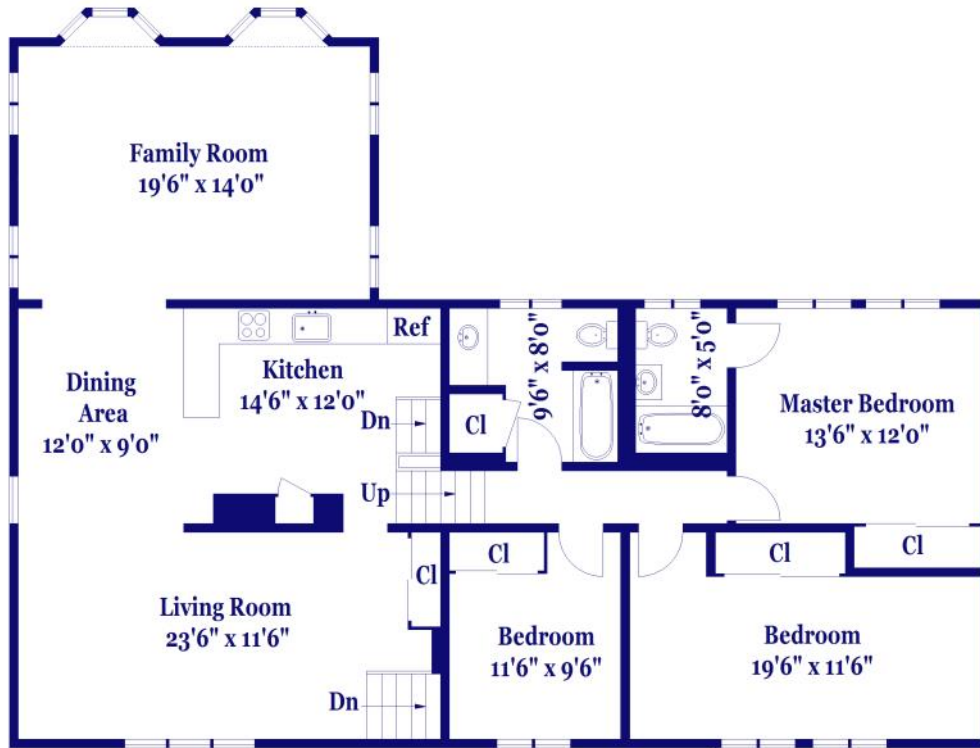

Mary Rose Wells
508-243-4443

361 Dutton Rd, Sudbury

MAIN LEVEL

LOWER LEVEL

FLOOR PLAN FOR IDENTIFICATION PURPOSES ONLY - NOT TO SCALE