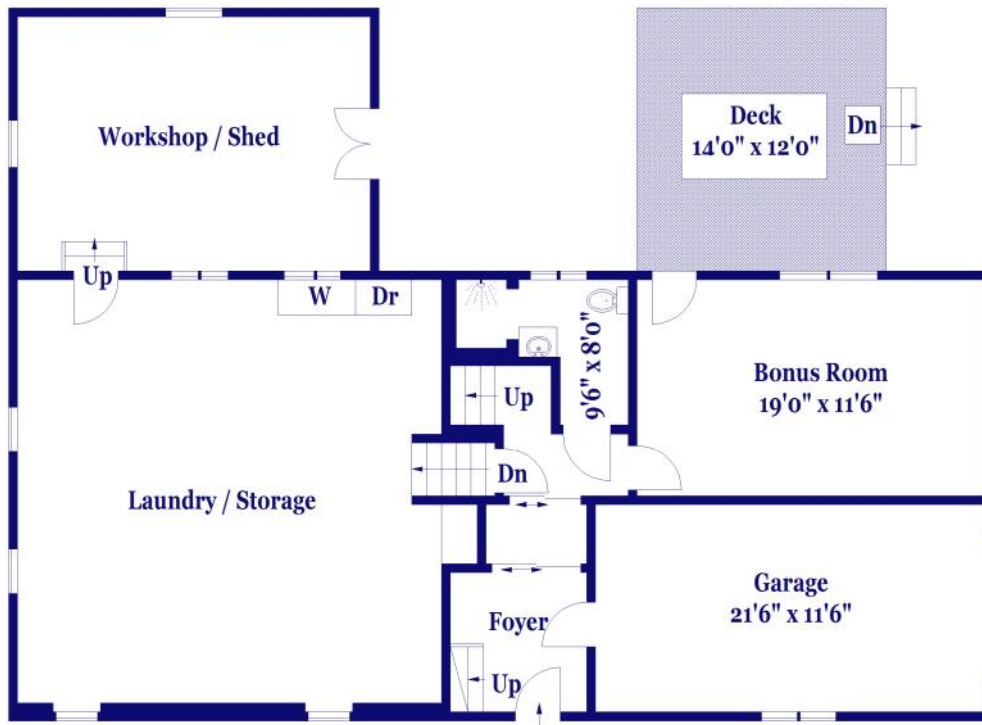

Mary Rose Wells
508-243-4443

361 Dutton Rd, Sudbury

MAIN LEVEL

LOWER LEVEL

FLOOR PLAN FOR IDENTIFICATION PURPOSES ONLY - NOT TO SCALE