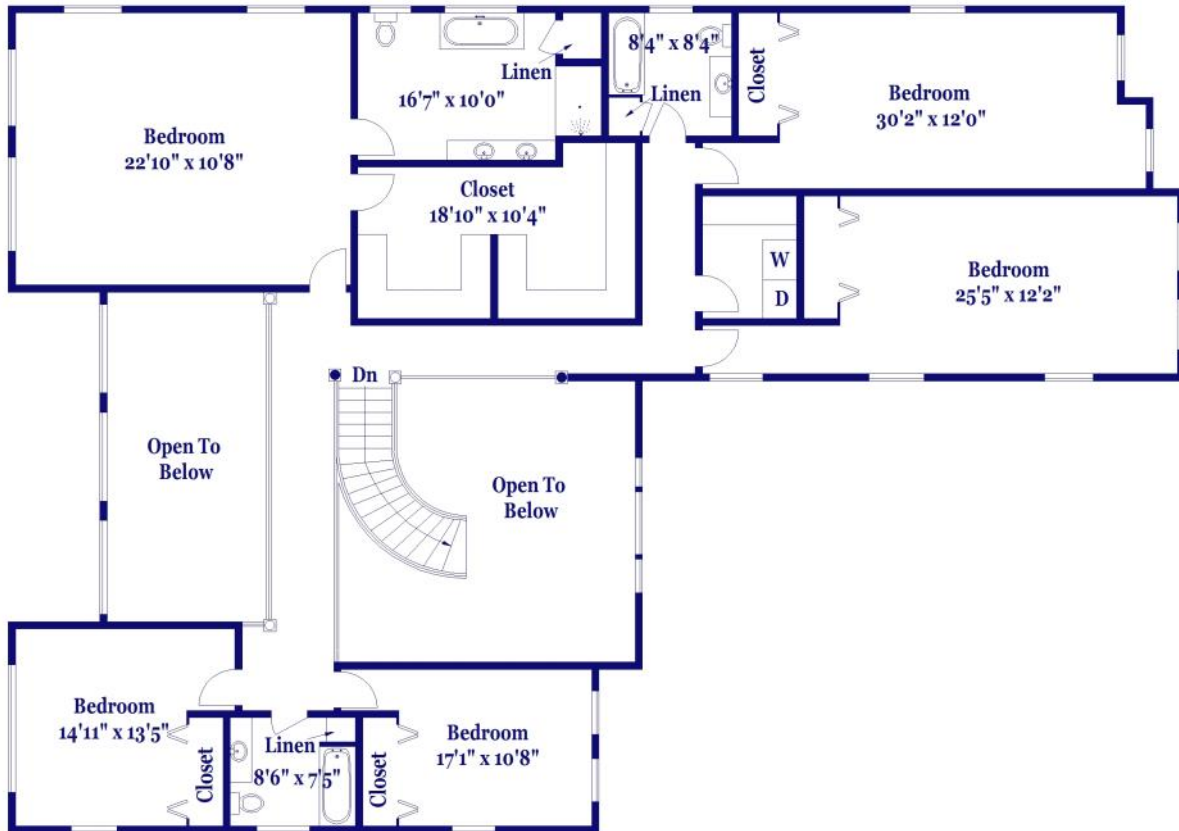

# 217 Lake Ave, Worcester

FLOOR PLAN FOR IDENTIFICATION PURPOSES ONLY - NOT TO SCALE