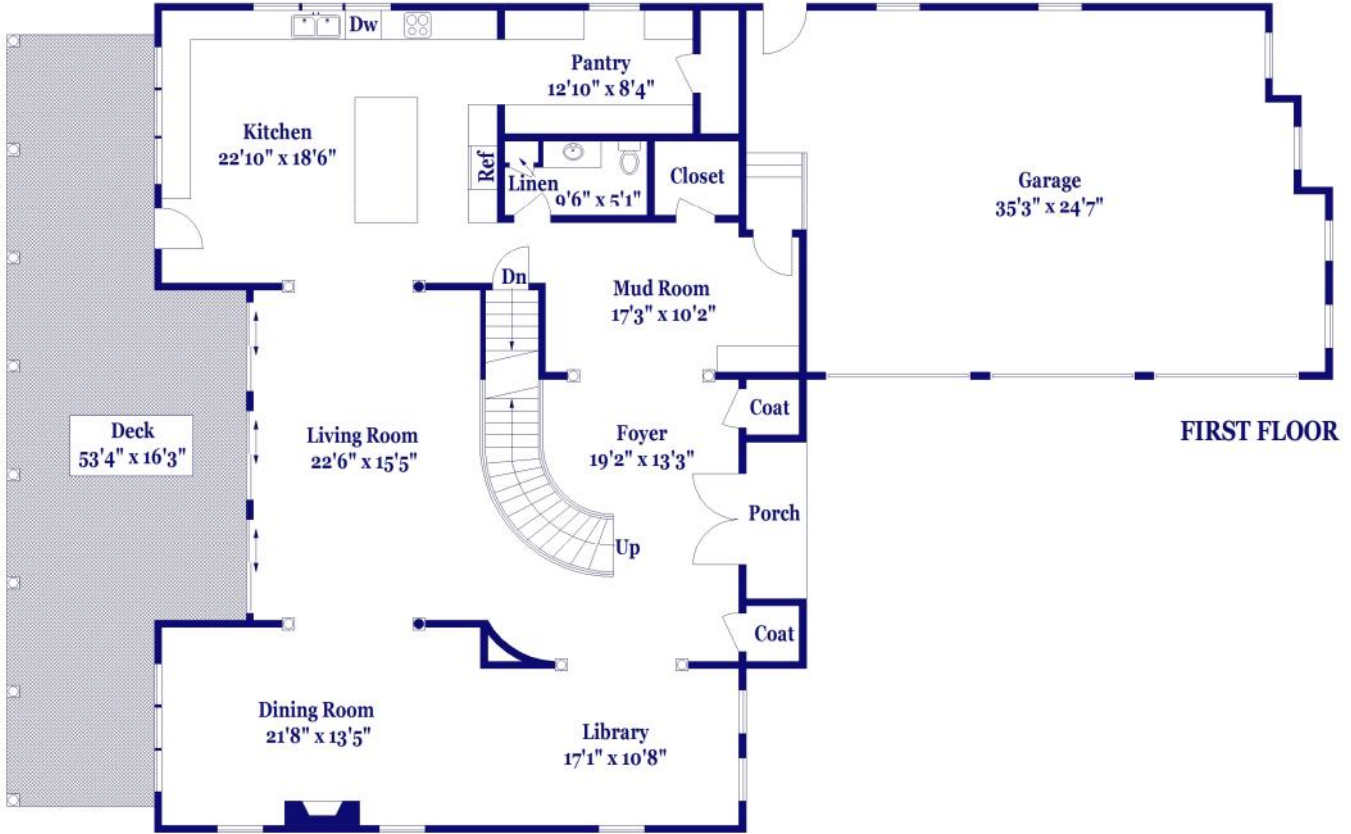

# 217 Lake Ave, Worcester

FLOOR PLAN FOR IDENTIFICATION PURPOSES ONLY - NOT TO SCALE