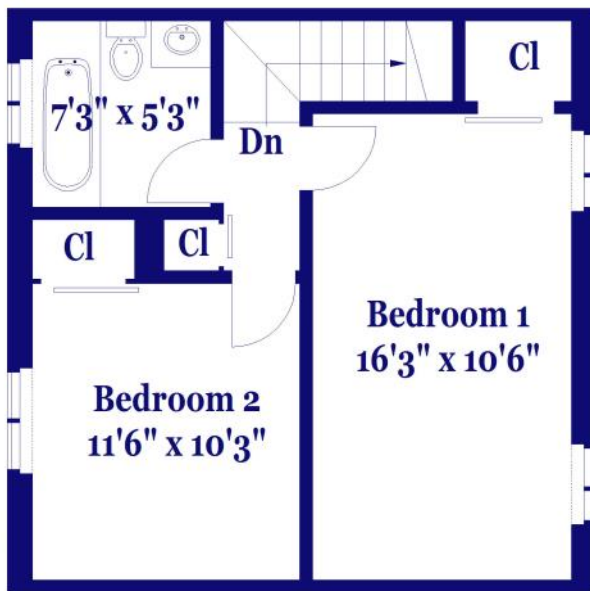

Mary Rose Wells
508-243-4443

96 Bishop Drive, Framingham

FIRST FLOOR

SECOND FLOOR

LOWER LEVEL

FLOOR PLAN FOR IDENTIFICATION PURPOSES ONLY - NOT TO SCALE