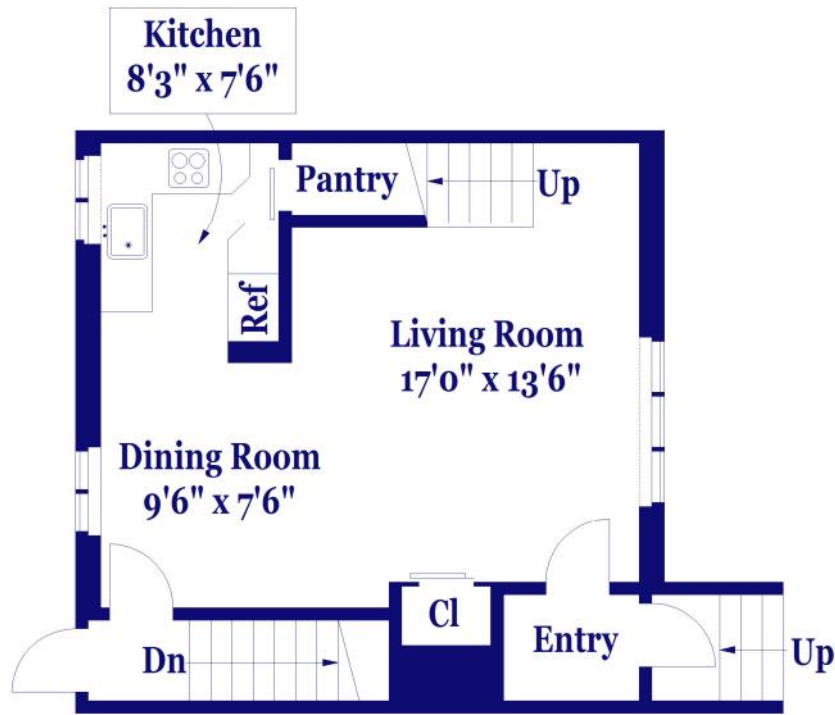

Mary Rose Wells
508-243-4443

96 Bishop Drive, Framingham

FIRST FLOOR

SECOND FLOOR

LOWER LEVEL

FLOOR PLAN FOR IDENTIFICATION PURPOSES ONLY - NOT TO SCALE